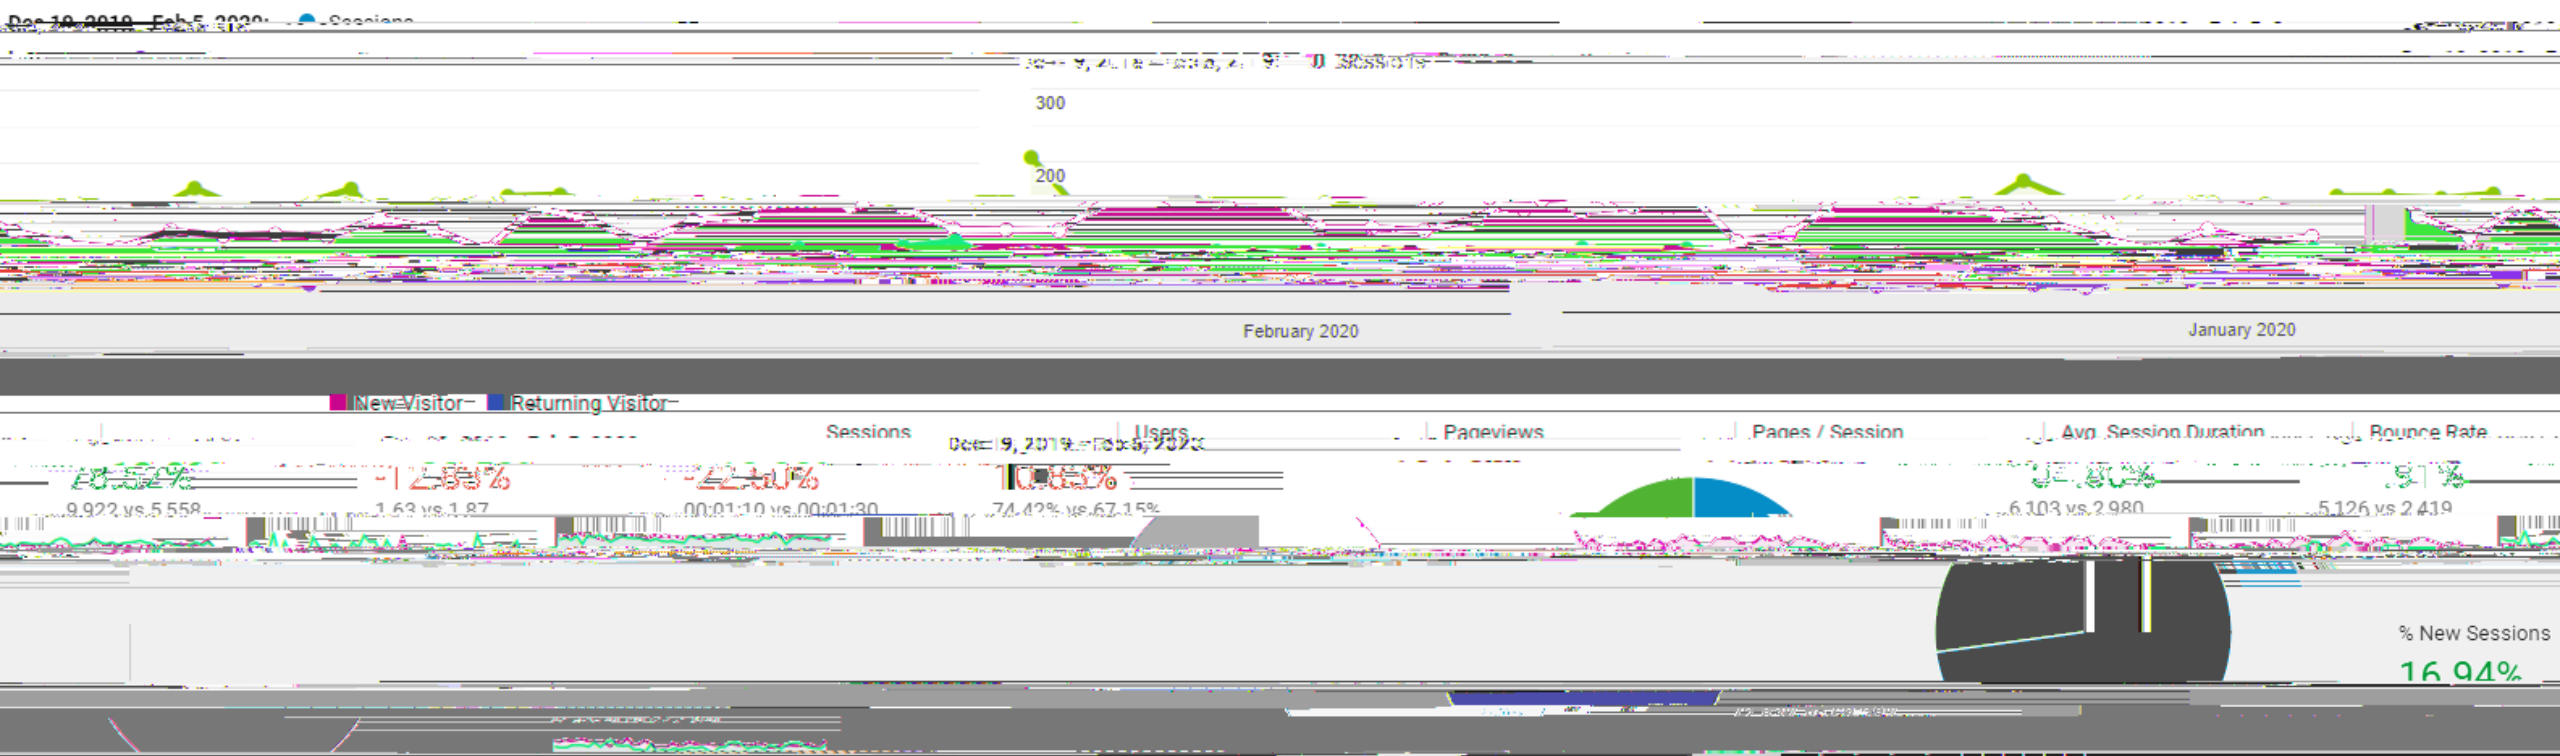

GOALS

OVERVIEW

The background features a series of white, curved lines that sweep across the frame from the top left towards the bottom right. These lines vary in thickness and style, including solid and dashed lines, creating a sense of depth and movement. The overall aesthetic is minimalist and modern.

A360

561

31 501

Phone Number Clicks

Clicks

Display Page for $\rho \beta m$

The background features several sets of concentric, curved lines in the top-left and bottom-right corners. These lines are in shades of light gray and include both solid and dashed styles, creating a sense of motion or a circular path.